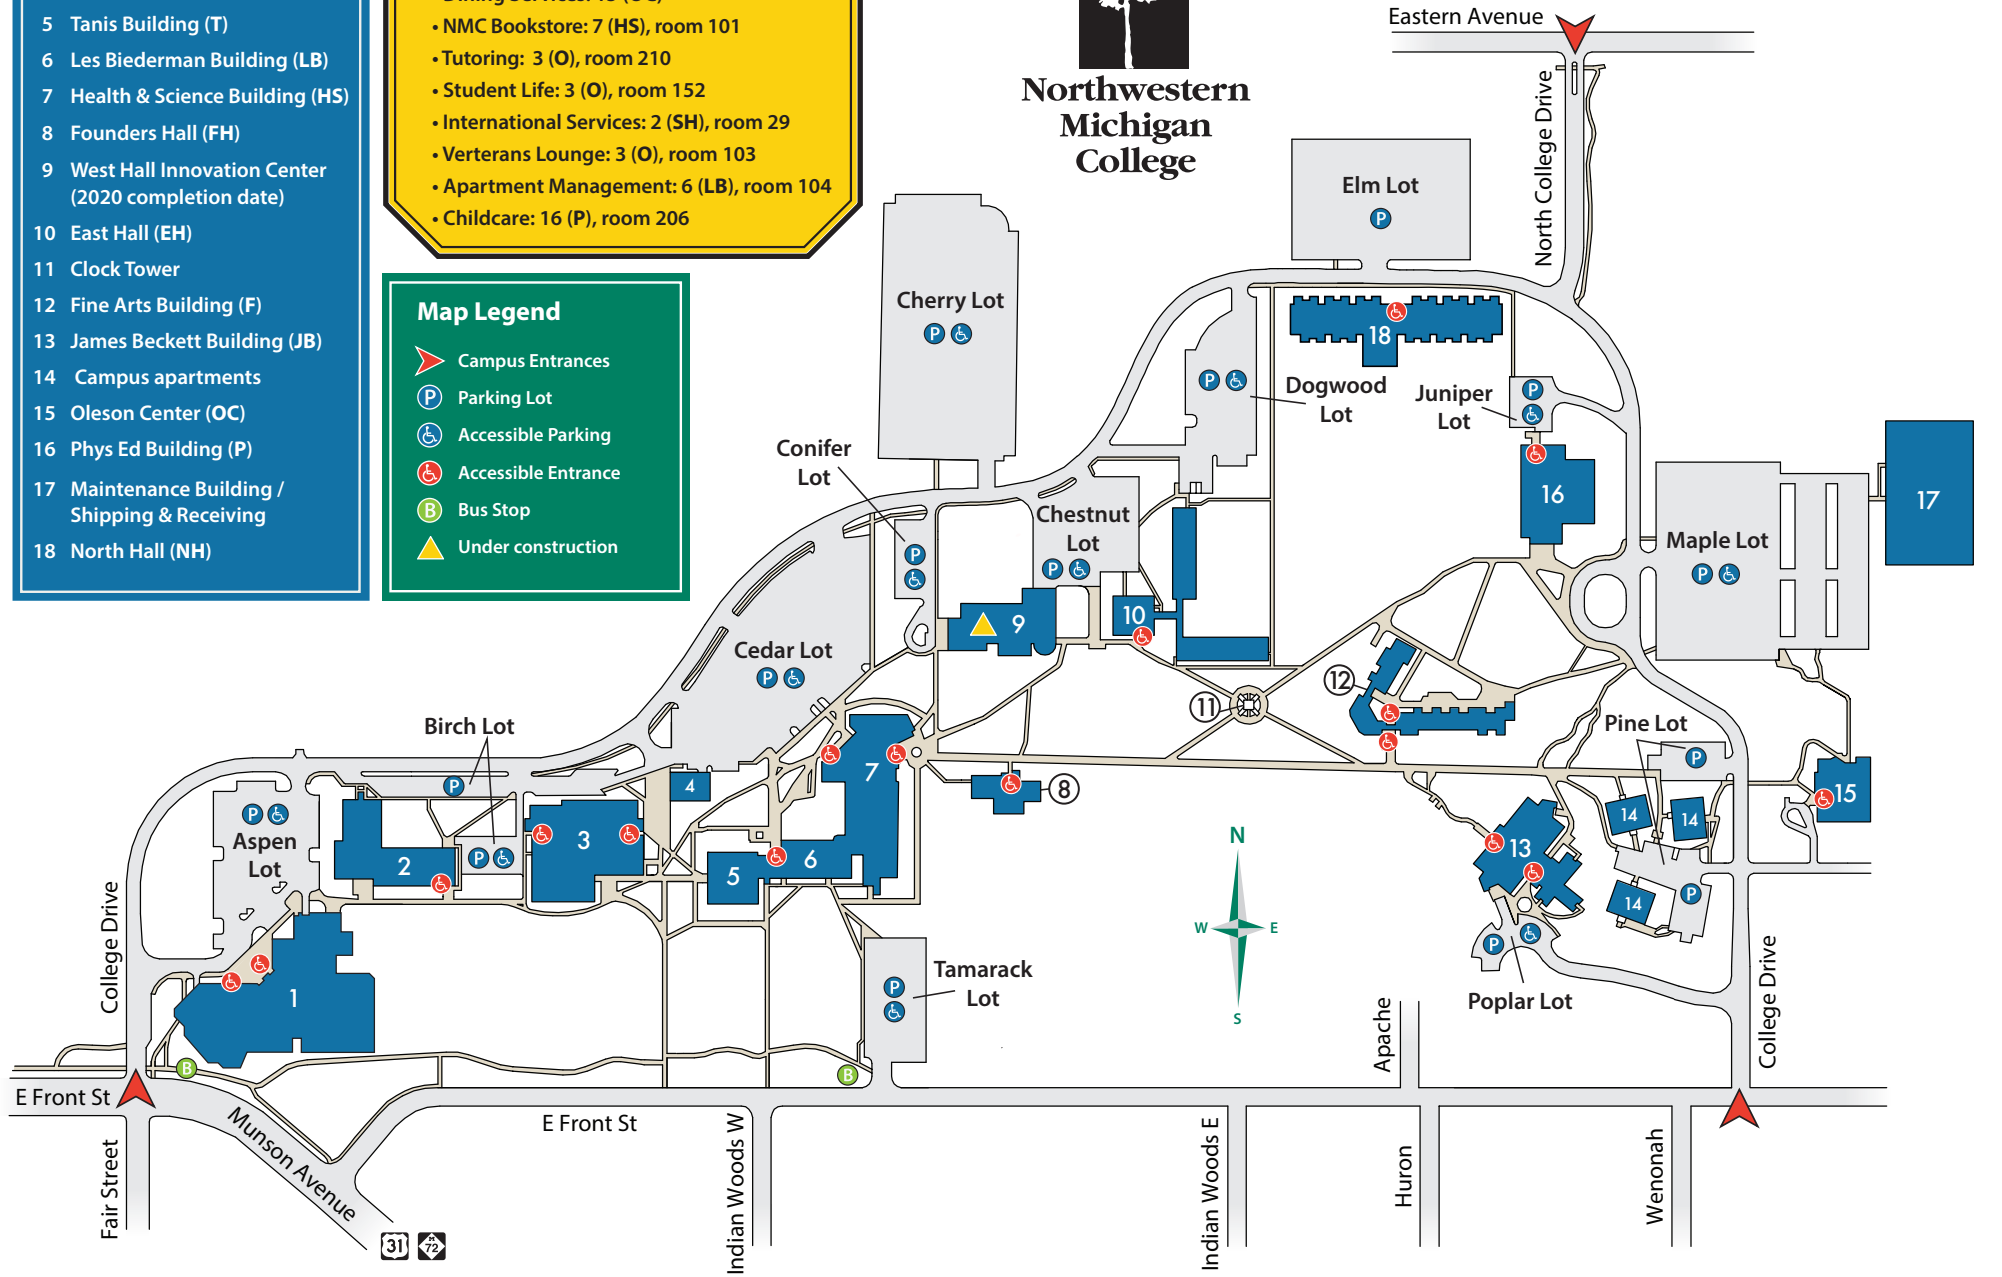

NMC Main Campus

1701 E Front Street
Traverse City, MI

Northwestern Michigan College

1. 1 Dennos Museum Center (DMC)
2. 2 Scholars Hall (SH)
3. 3 Osterlin Library (O)
4. 4 Power House
5. 5 Tanis Building (T)
6. 6 Les Biederman Building (LB)
7. 7 Health & Science Building (HS)
8. 8 Founders Hall (FH)
9. 9 West Hall Innovation Center (2020 completion date)
10. 10 East Hall (EH)
11. 11 Clock Tower
12. 12 Fine Arts Building (F)
13. 13 James Beckett Building (JB)
14. 14 Campus apartments
15. 15 Oleson Center (OC)
16. 16 Phys Ed Building (P)
17. 17 Maintenance Building / Shipping & Receiving
18. 18 North Hall (NH)

Due to the construction of the new West Hall Innovation Center, these services have moved:

- Student ID Cards: 5 (T), room 141
- Dining Services: 15 (OC)
- NMC Bookstore: 7 (HS), room 101
- Tutoring: 3 (O), room 210
- Student Life: 3 (O), room 152
- International Services: 2 (SH), room 29
- Veterans Lounge: 3 (O), room 103
- Apartment Management: 6 (LB), room 104
- Childcare: 16 (P), room 206

Map Legend

- Campus Entrances
- Parking Lot
- Accessible Parking
- Accessible Entrance
- Bus Stop
- Under construction